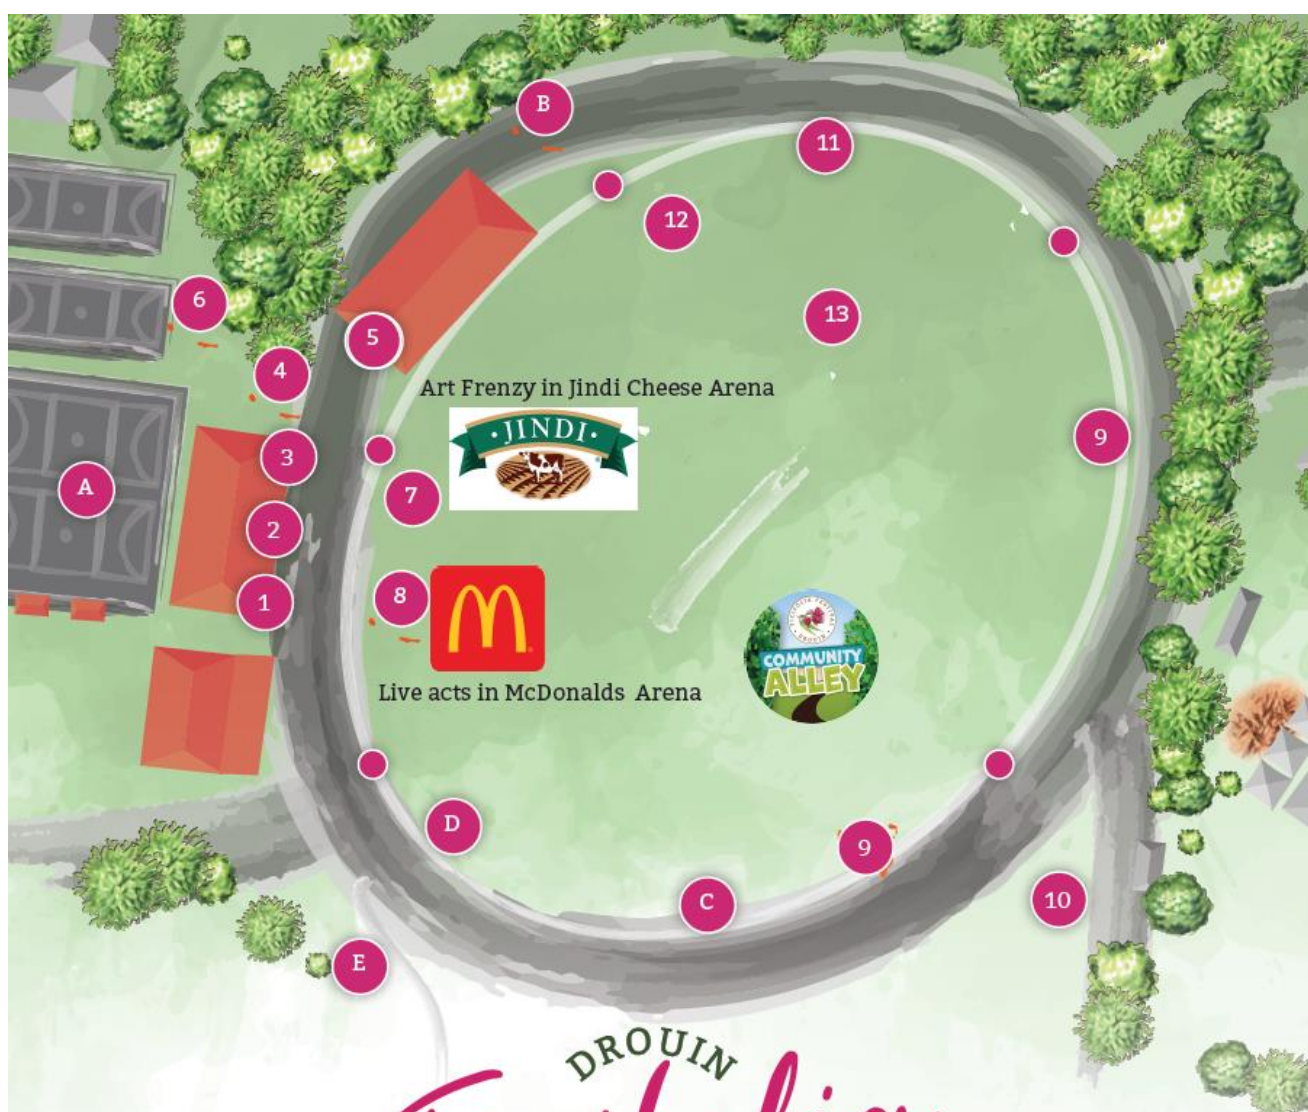

Event Program!

TIME	EVENT	LOCATION / MAP REFERENCE
4:00PM	FESTIVAL OPENS	McDonalds Live Talent Arena
4:00PM	MARKET STALLS & FOOD TRUCKS OPEN	
4:05PM	LIVE ENTERTAINMENT	McDonalds Live Talent Arena
4:00-7:30PM	FREE KIDS ENTERTAINMENT	Jindi Cheese Kids Zone
4:00-6:00PM	BAWBAW ARTS ALLIANCE – ART FRENZY	Arts Zone
4:00-7:00PM	COMMUNITY ALLEY	
DUSK-9:15PM	MOVIE	PICK YOUR SPOT FOR THE MOVIE
9:15PM	FIREWORKS	LOOK UP
9:20-10:15PM	THANKS AND CLOSE	FLOODLIGHTS ON

DROUIN Ficifolia FESTIVAL

- Key Gates
- 1. Organiser's Office
- 2. Covid Isolation
- 3. Baby Change Facility
- 4. Sausage Sizzle
- 5. Bottled Water
- 6. Pony Rides
- 7. Art Frenzy
- 8. Live Music
- 9. Market Stalls
- 10. Amusements
- 11. Food Trucks
- 12. Movie Screen
- 13. Movie Truck
- A. Walking Parade Muster Point
- B. Driving Parade Muster Point
- C. Static Display
- D. Recycling Truck
- E. CFA & SES

OTHER THINGS TO LOOK OUT FOR:

KIDS ART COMPETITION IN THE JINDI CHEESE KIDS ZONE

BENNY THE RANGER!

GOTO THE INFORMATION BOOTH TO DROP OFF YOUR ENTRY

STAY COVID SAFE! IF YOU CAN'T DISTANCE WEAR YOUR MASK.

IF YOU'RE WATCHING THE FILM THEN PLEASE DISTANCE FROM OTHER GROUPS.

SANITISE YOUR HANDS AND KEEP 1.5M AWAY FROM OTHER PEOPLE PLEASE!

LOST CHILD OR LOST PARENT? COME TO THE INFORMATION BOOTH.

NOT FEELING WELL? COME TO THE ISOLATION ROOM (2) ON THE MAP.